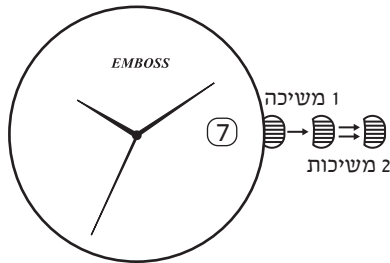

Date setting:

In order to set the date, the crown must be pulled out 1 click (out of 2 clicks)
Rotate the crown to set the date, then return the crown to its original position.

Time setting:

In order to set the time, the crown must be pulled out 2 clicks.
Rotate the crown to set the time and then return the crown to its original position. (It is recommended to set the date when the clock is set to 12 o'clock so that the date changes exactly at midnight).

Water Resistance					
Watch Dial	Back of the watch case	Light spray, Light Rain, Splash	Shower, Dishes Washing	,Swimming Snorkeling Water Sports	Scuba Diving
Water Resistant	Water Resistant	OK	NO	NO	NO
ATM 3	W/R 3 ATM	OK	NO	NO	NO
ATM 5	W/R 5 ATM	OK	OK	NO	NO
ATM 10	W/R 10 ATM	OK	OK	OK	NO
ATM 20	W/R 20 ATM	OK	OK	OK	OK